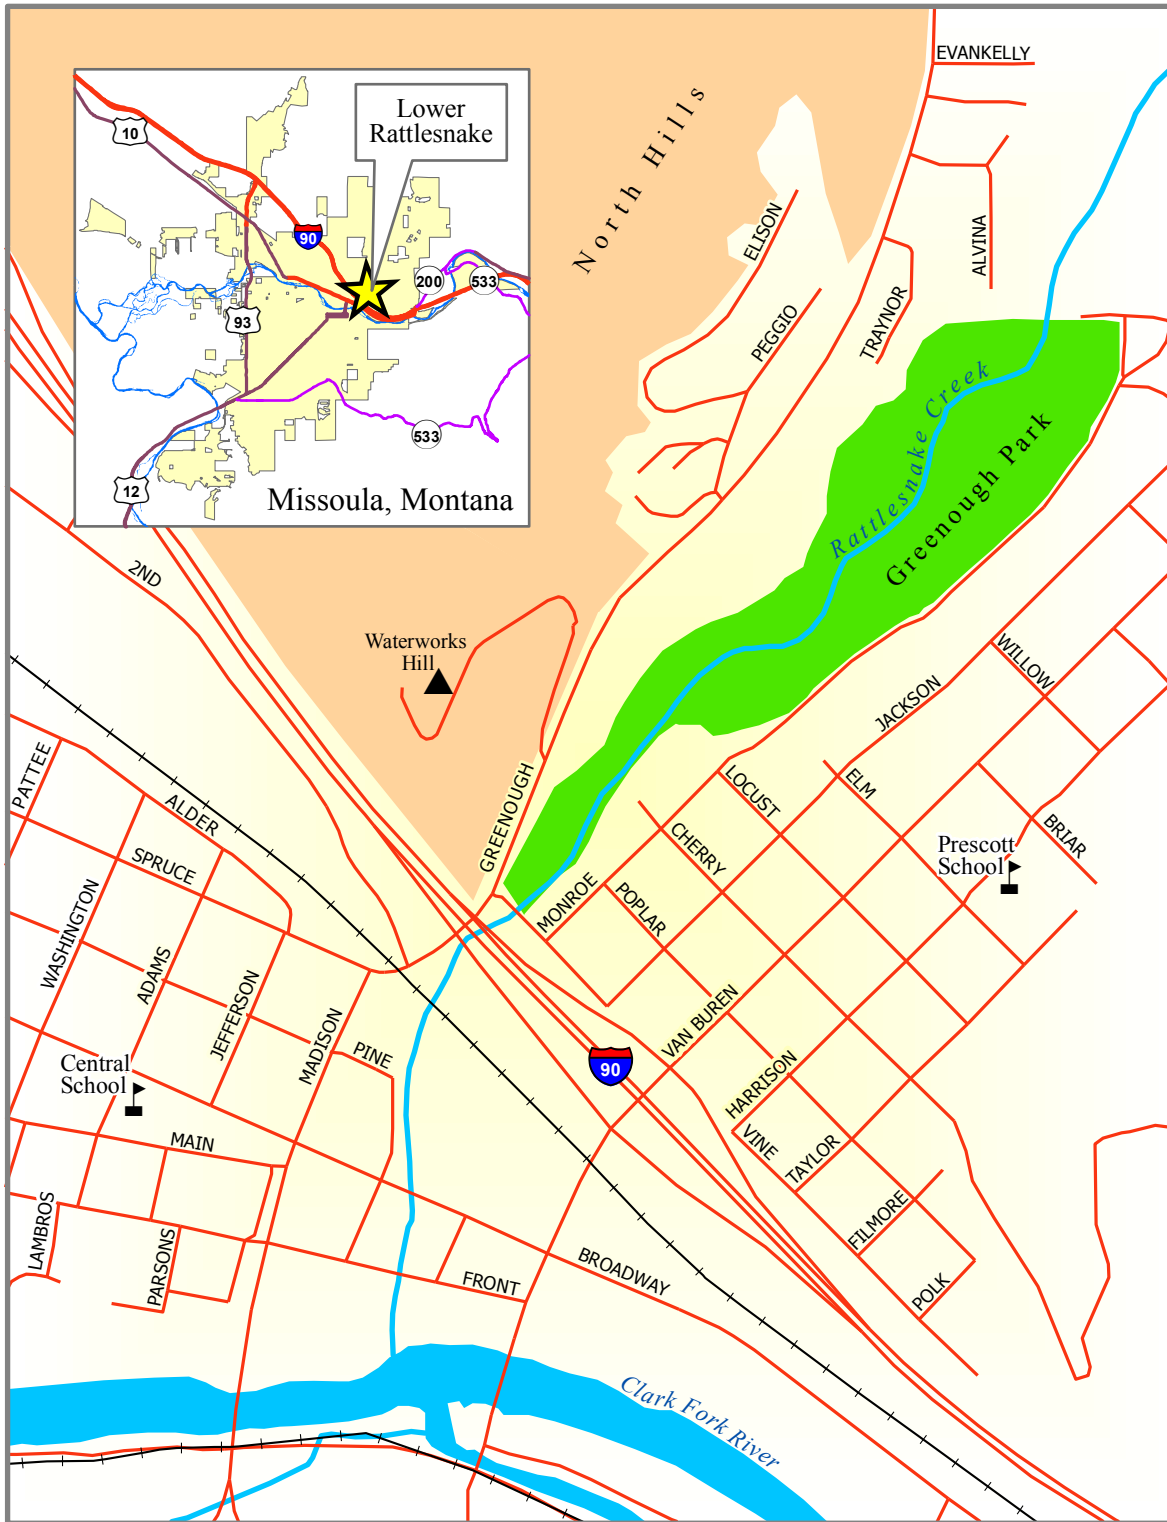

LOWER RATTLESNAKE NEIGHBORHOOD

0 0.25 0.5 Miles

Designed by: Tristan Howard